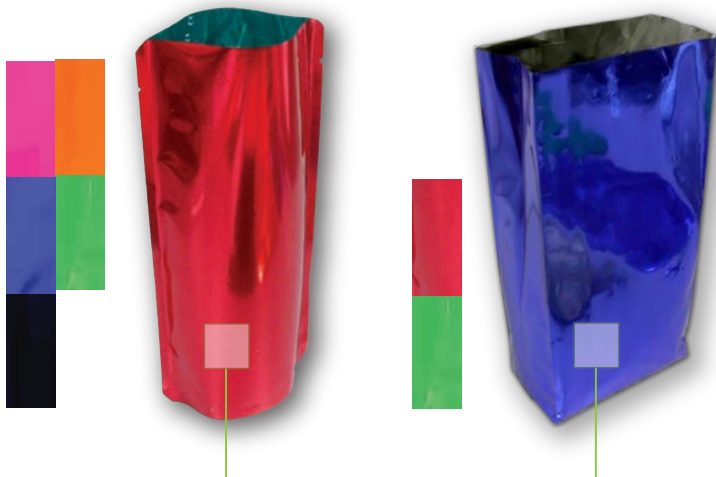

DARK GREEN VINTAGE GOLD

High Density Plastic Carry Bags

Description	Size	Code	Each
High Density Plastic Bags with Diecut Handles			
Dark Green Small	250w x 350h x 60sg	3003	\$0.15
Vintage Gold Large	390w x 555h x 125bg	3062	\$0.30

CALL TO ORDER NOW! 0800 48 48 88

Coloured Foil Standup Pouch

Description	Size	Unit	Code	Each
Coloured Foil Stand Pouch				
Black Foil Stand Pouch	120w x 215h x 70bg	pkt/50	4200	\$12.95
Blue Foil Stand Pouch	120w x 215h x 70bg	pkt/50	4201	\$12.95
Green Foil Stand Pouch	120w x 215h x 70bg	pkt/50	4203	\$12.95
Orange Foil Stand Pouch	120w x 215h x 70bg	pkt/50	4205	\$12.95
Pink Foil Stand Pouch	120w x 215h x 70bg	pkt/50	4206	\$12.95
Red Foil Stand Pouch	120w x 215h x 70bg	pkt/50	4207	\$12.95

Coloured Foil Bag

Description	Size	Unit	Code	Each
Coloured Foil Bag				
Blue Foil Bag	85w x 215h x 45sg	pkt/50	4301	\$12.95
Green Foil Bag	85w x 215h x 45bg	pkt/50	4302	\$12.95
Red Foil Bag	85w x 215h x 45bg	pkt/50	4303	\$12.95